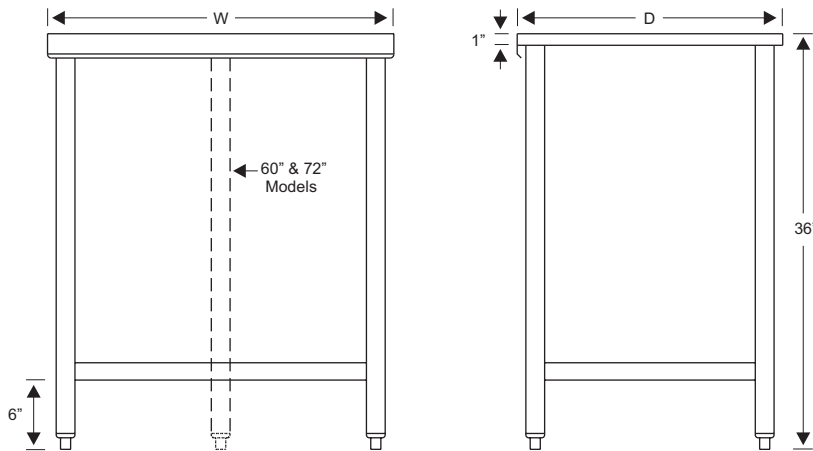

## 24-Inch Depth

Model	Width	Depth	Weight	w/Casters
CWT-24-12	12"	24"	23 lbs	28 lbs
CWT-24-24	24"	24"	32 lbs	37 lbs
CWT-24-30	30"	24"	38 lbs	43 lbs
CWT-24-36	36"	24"	52 lbs	57 lbs
CWT-24-48 <sup>†</sup>	48"	24"	64 lbs	69 lbs
CWT-24-60 <sup>†</sup>	60"	24"	83 lbs	90 lbs
CWT-24-72 <sup>†</sup>	72"	24"	100 lbs	107 lbs

## 28-Inch Depth

Model	Width	Depth	Weight	w/Casters
CWT-28-12	12"	30"	25 lbs	30 lbs
CWT-28-24	24"	30"	35 lbs	40 lbs
CWT-28-30	30"	30"	40 lbs	45 lbs
CWT-28-36	36"	30"	55 lbs	60 lbs
CWT-28-48 <sup>†</sup>	48"	30"	65 lbs	70 lbs
CWT-28-60 <sup>†</sup>	60"	30"	85 lbs	92 lbs
CWT-28-72 <sup>†</sup>	72"	30"	105 lbs	112 lbs

### Notes:

All models feature 36" height

16 gauge stainless steel

Add 'K' suffix to model # for knock-down version

<sup>†</sup>six legs standard - six legs available on all models for an additional cost

Additional sizes and heights available - call for pricing