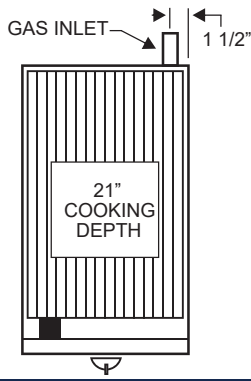

AVAILABLE OPTIONS:

- 1/2" Steel Rolling Rod Grates
- Stainless Steel Plate Shelf
- 4" Legs (Accessory)
- Floor Model Accessory

MODEL	WIDTH	DEPTH	BTU	BURNERS	WT. (EST)*	WT. (EST)*
RLRB-23-12L	12"	23"	28,000	1	85	105
RLRB-23-17L	17"	23"	28,000	1	100	120
RLRB-23-22L	22"	23"	56,000	2	145	165
RLRB-23-27L	27"	23"	56,000	2	160	180
RLRB-23-32L	32"	23"	84,000	3	210	235
RLRB-23-37L	37"	23"	84,000	3	225	250
RLRB-23-42L	42"	23"	112,000	4	280	310
RLRB-23-47L	47"	23"	112,000	4	295	325
RLRB-23-52L	52"	23"	140,000	5	310	345

▶ PRODUCT SPECIFICATIONS:

 <p>BODY 18 Gauge #304 Stainless Steel, Fully Welded</p>	 <p>FIRE BOX 16 Gauge #304 Stainless Steel, Welded to Body</p>	 <p>FRONT Removable 18 Gauge #304 Stainless Steel Panel</p>	 <p>TOP GRATES Heavy Duty Cast Iron, Adjustable Rear Height</p>	 <p>BOTTOM GRATE Waffle Grate</p>	 <p>BURNERS 28,000 BTU Cast Iron, 18" Long</p>
 <p>DRIP PAN 18 Gauge #304 Stainless Steel</p>	 <p>VALVES Heavy Duty Brass</p>	 <p>GAS INLET 3/4 NPT</p>	 <p>GAS PRESSURE 4.0" Natural, 11.0" Propane (Inches Water Column)</p>	 <p>LEGS (FLOOR MODEL) #304 Stainless Steel tubing with bullet, caster or seismic options</p>	