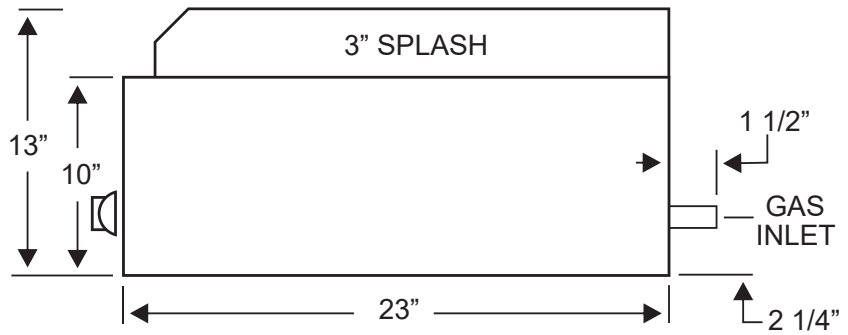

RLRB SERIES LAVA ROCK BROILER

Designed and Manufactured in USA 

WELDED #304 STAINLESS STEEL
For easy cleaning and long life

REMOVABLE FIRE BOX
For easy cleaning and maintenance

**EXTENDED BURNERS -
18" LENGTH**
For better heat distribution

AVAILABLE OPTIONS:

- 1/2" Steel Rolling Rod Grates
- Stainless Steel Plate Shelf
- 4" Legs (Accessory)
- Floor Model Accessory

MODEL	WIDTH	DEPTH	BTU	BURNERS	WT. (EST)*	WT. (EST)*
RLRB-23-12L	12"	23"	28,000	1	85	105
RLRB-23-17L	17"	23"	28,000	1	100	120
RLRB-23-22L	22"	23"	56,000	2	145	165
RLRB-23-27L	27"	23"	56,000	2	160	180
RLRB-23-32L	32"	23"	84,000	3	210	235
RLRB-23-37L	37"	23"	84,000	3	225	250
RLRB-23-42L	42"	23"	112,000	4	280	310
RLRB-23-47L	47"	23"	112,000	4	295	325
RLRB-23-52L	52"	23"	140,000	5	310	345

▶ PRODUCT SPECIFICATIONS:

 <p>BODY 18 Gauge #304 Stainless Steel, Fully Welded</p>	 <p>FIRE BOX 16 Gauge #304 Stainless Steel, Welded to Body</p>	 <p>FRONT Removable 18 Gauge #304 Stainless Steel Panel</p>	 <p>TOP GRATES Heavy Duty Cast Iron, Adjustable Rear Height</p>	 <p>BOTTOM GRATE Waffle Grate</p>	 <p>BURNERS 28,000 BTU Cast Iron, 18" Long</p>
 <p>DRIP PAN 18 Gauge #304 Stainless Steel</p>	 <p>VALVES Heavy Duty Brass</p>	 <p>GAS INLET 3/4 NPT</p>	 <p>GAS PRESSURE 4.0" Natural, 11.0" Propane (Inches Water Column)</p>	 <p>LEGS (FLOOR MODEL) #304 Stainless Steel tubing with bullet, caster or seismic options</p>	